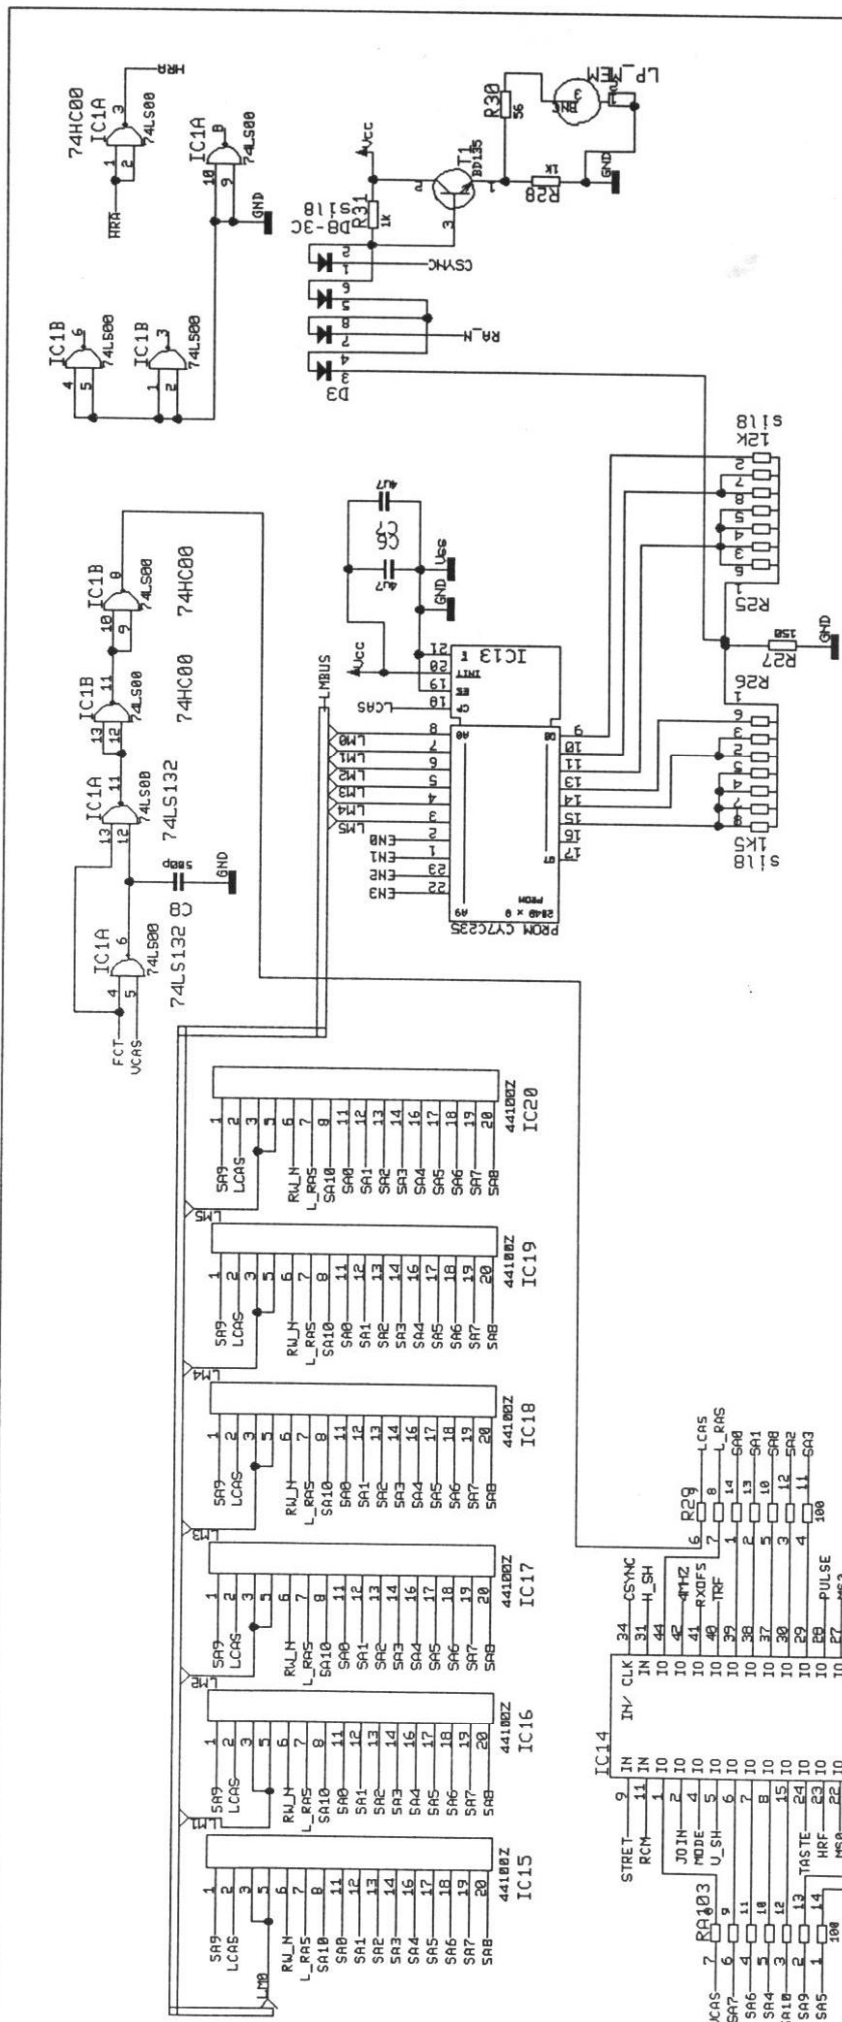

WRAASE electronic
25.10.93
LOOP MEMORY WSD-700
Board W321 / Plan2
U05/95
All rights reserved