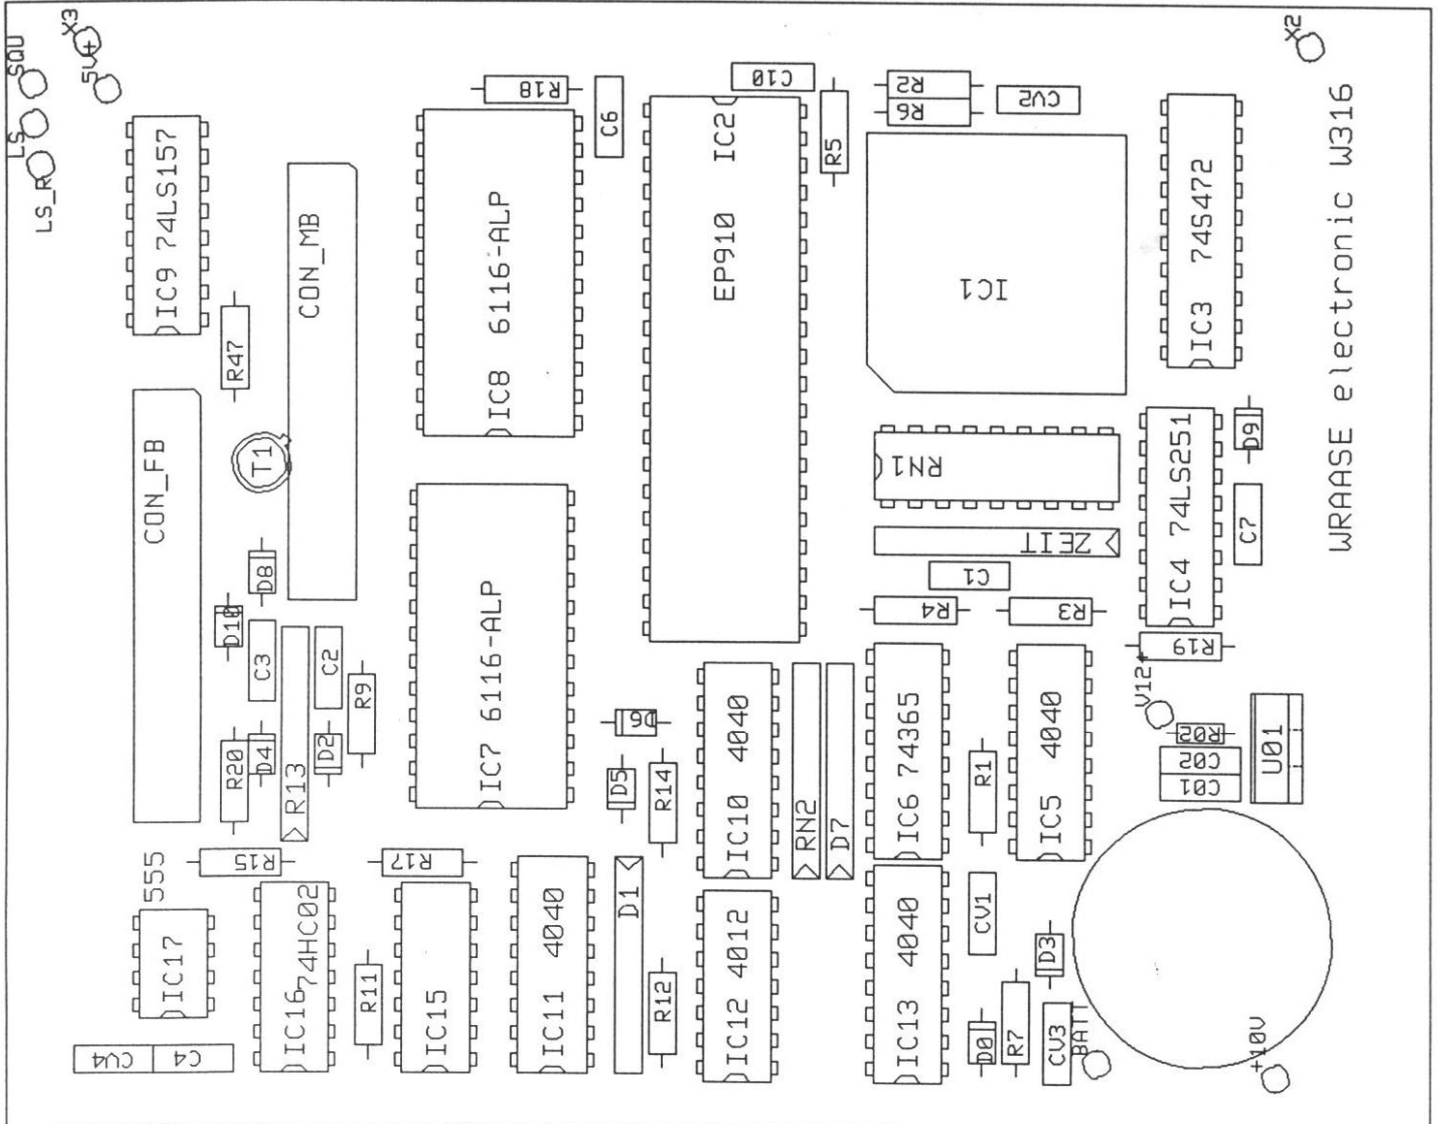

TIMER-PROGRAMM-SPEICHER

TIMER1:POF

TIMER2:JED

CON MB

ANIMON

Daten v. Progr.-Speicher
TPM0...4: Lp-Mem.-No. TPM5,6 : FUML TPM7: CH

TIMER-PROGRAMM-SPEICHER

TIMER1:POF

TIMER2:JED

CON MB

ANIMON

WRAASE electronic W316

WRAASE electronic
 WSD-700 Weather Satellite Receiver
 Board W321/ PLAN 1

WRAASE electronic
 25.10.93
 LOOP MEMORY WSD-700
 Board W321 / Plan2
 U05/95
 All rights reserved