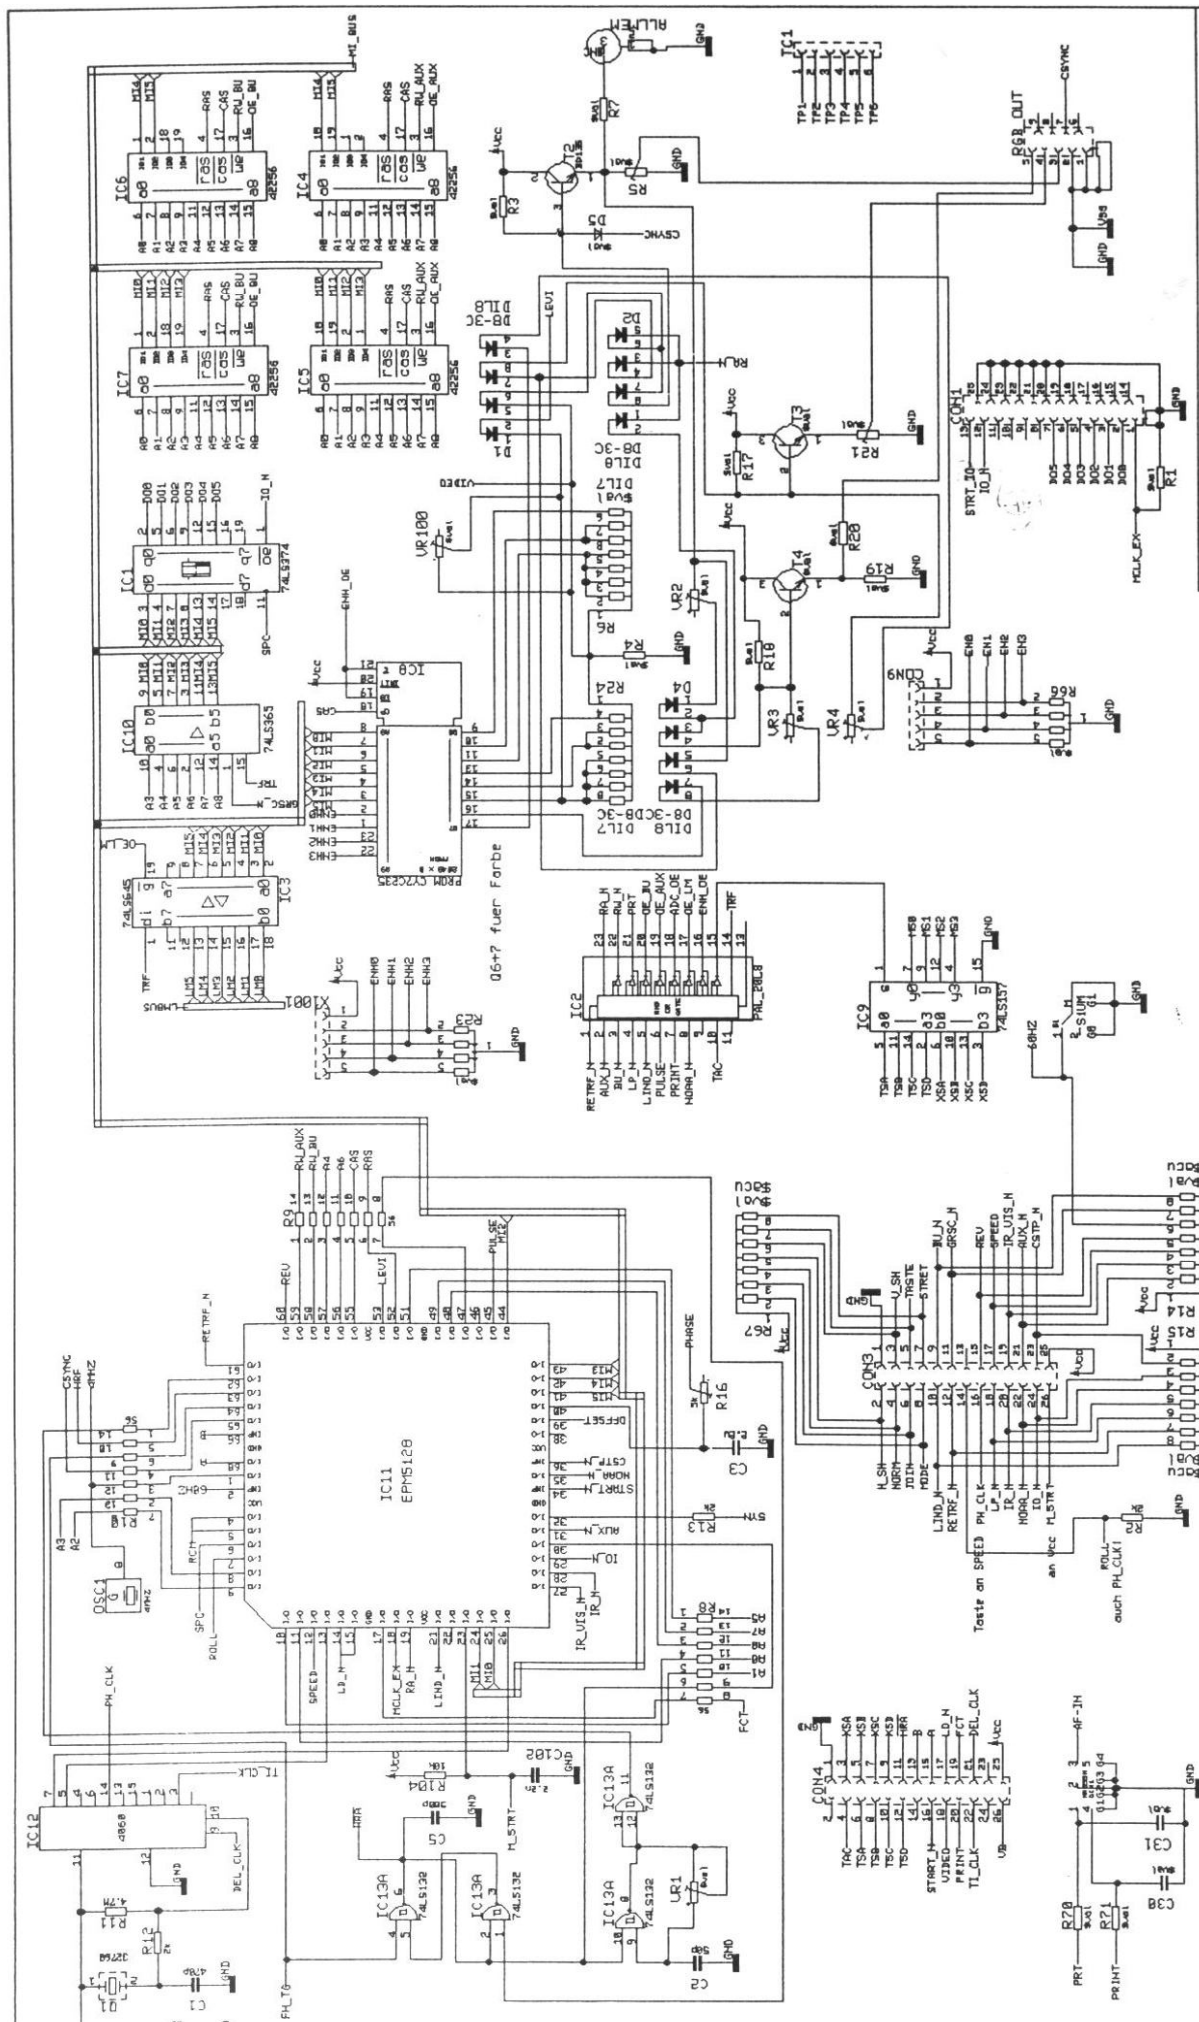

TIMER-PROGRAMM-SPEICHER

TIMER1:POF

TIMER2:JED

CON MB

ANIMON

Daten v. Progr.-Speicher
TPM0...4: Lp-Mem.-No. TPM5,6 : FUML TPM7: CH

TIMER-PROGRAMM-SPEICHER

TIMER1:POF

TIMER2:JED

CON MB

ANIMON

WRAASE electronic W316

WRAASE electronic
 WSD-700 Weather Satellite Receiver
 Board W321/ PLAN 1

WRAASE electronic
 25.10.93
 LOOP MEMORY WSD-700
 Board W321 / Plan2
 U05/95
 All rights reserved