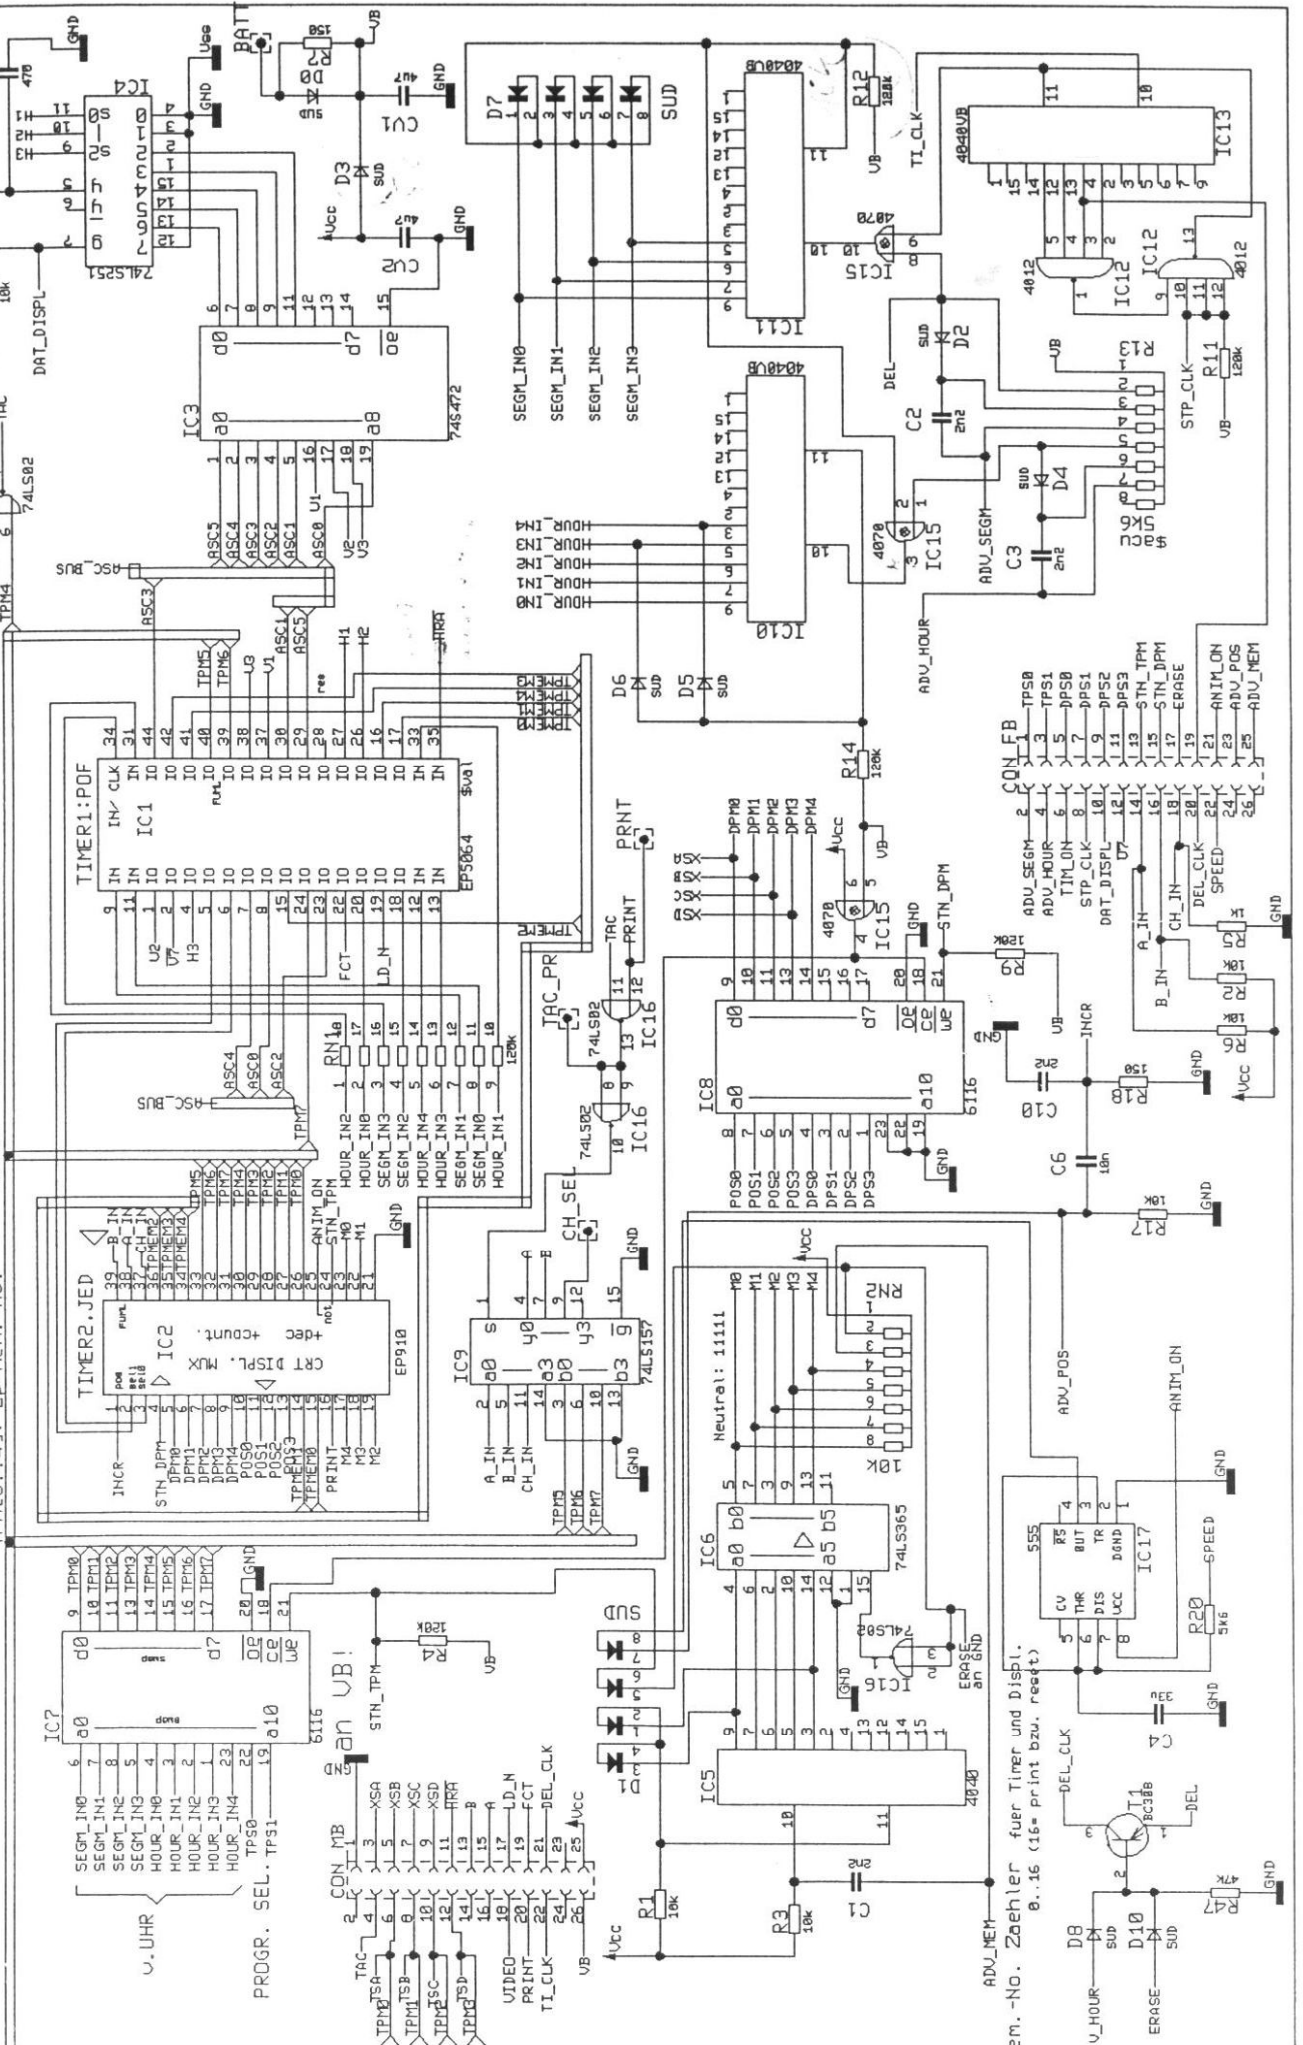

WRPASE electronic
 VHF-RCTF (VHF-RCTF) Receiver
 Rev: 1.3 Board W316/VHF
 03.07.94
 All Rights Reserved!

100k

100uH

09.06.94

WRAASE electronic WSD-700

BOARD W316/timer.

All Rights Reserved!

Daten v. Progr.-Speicher
TPM0...4: Lp-Mem.-No. TPM5,6 : FUML TPM7: CH

TIMER-PROGRAMM-SPEICHER

TIMER1:POF

TIMER2:JED

CON MB

ANIMON

Daten v. Progr.-Speicher
TPM0...4: Lp-Mem.-No. TPM5,6 : FUML TPM7: CH

TIMER-PROGRAMM-SPEICHER

TIMER1:POF