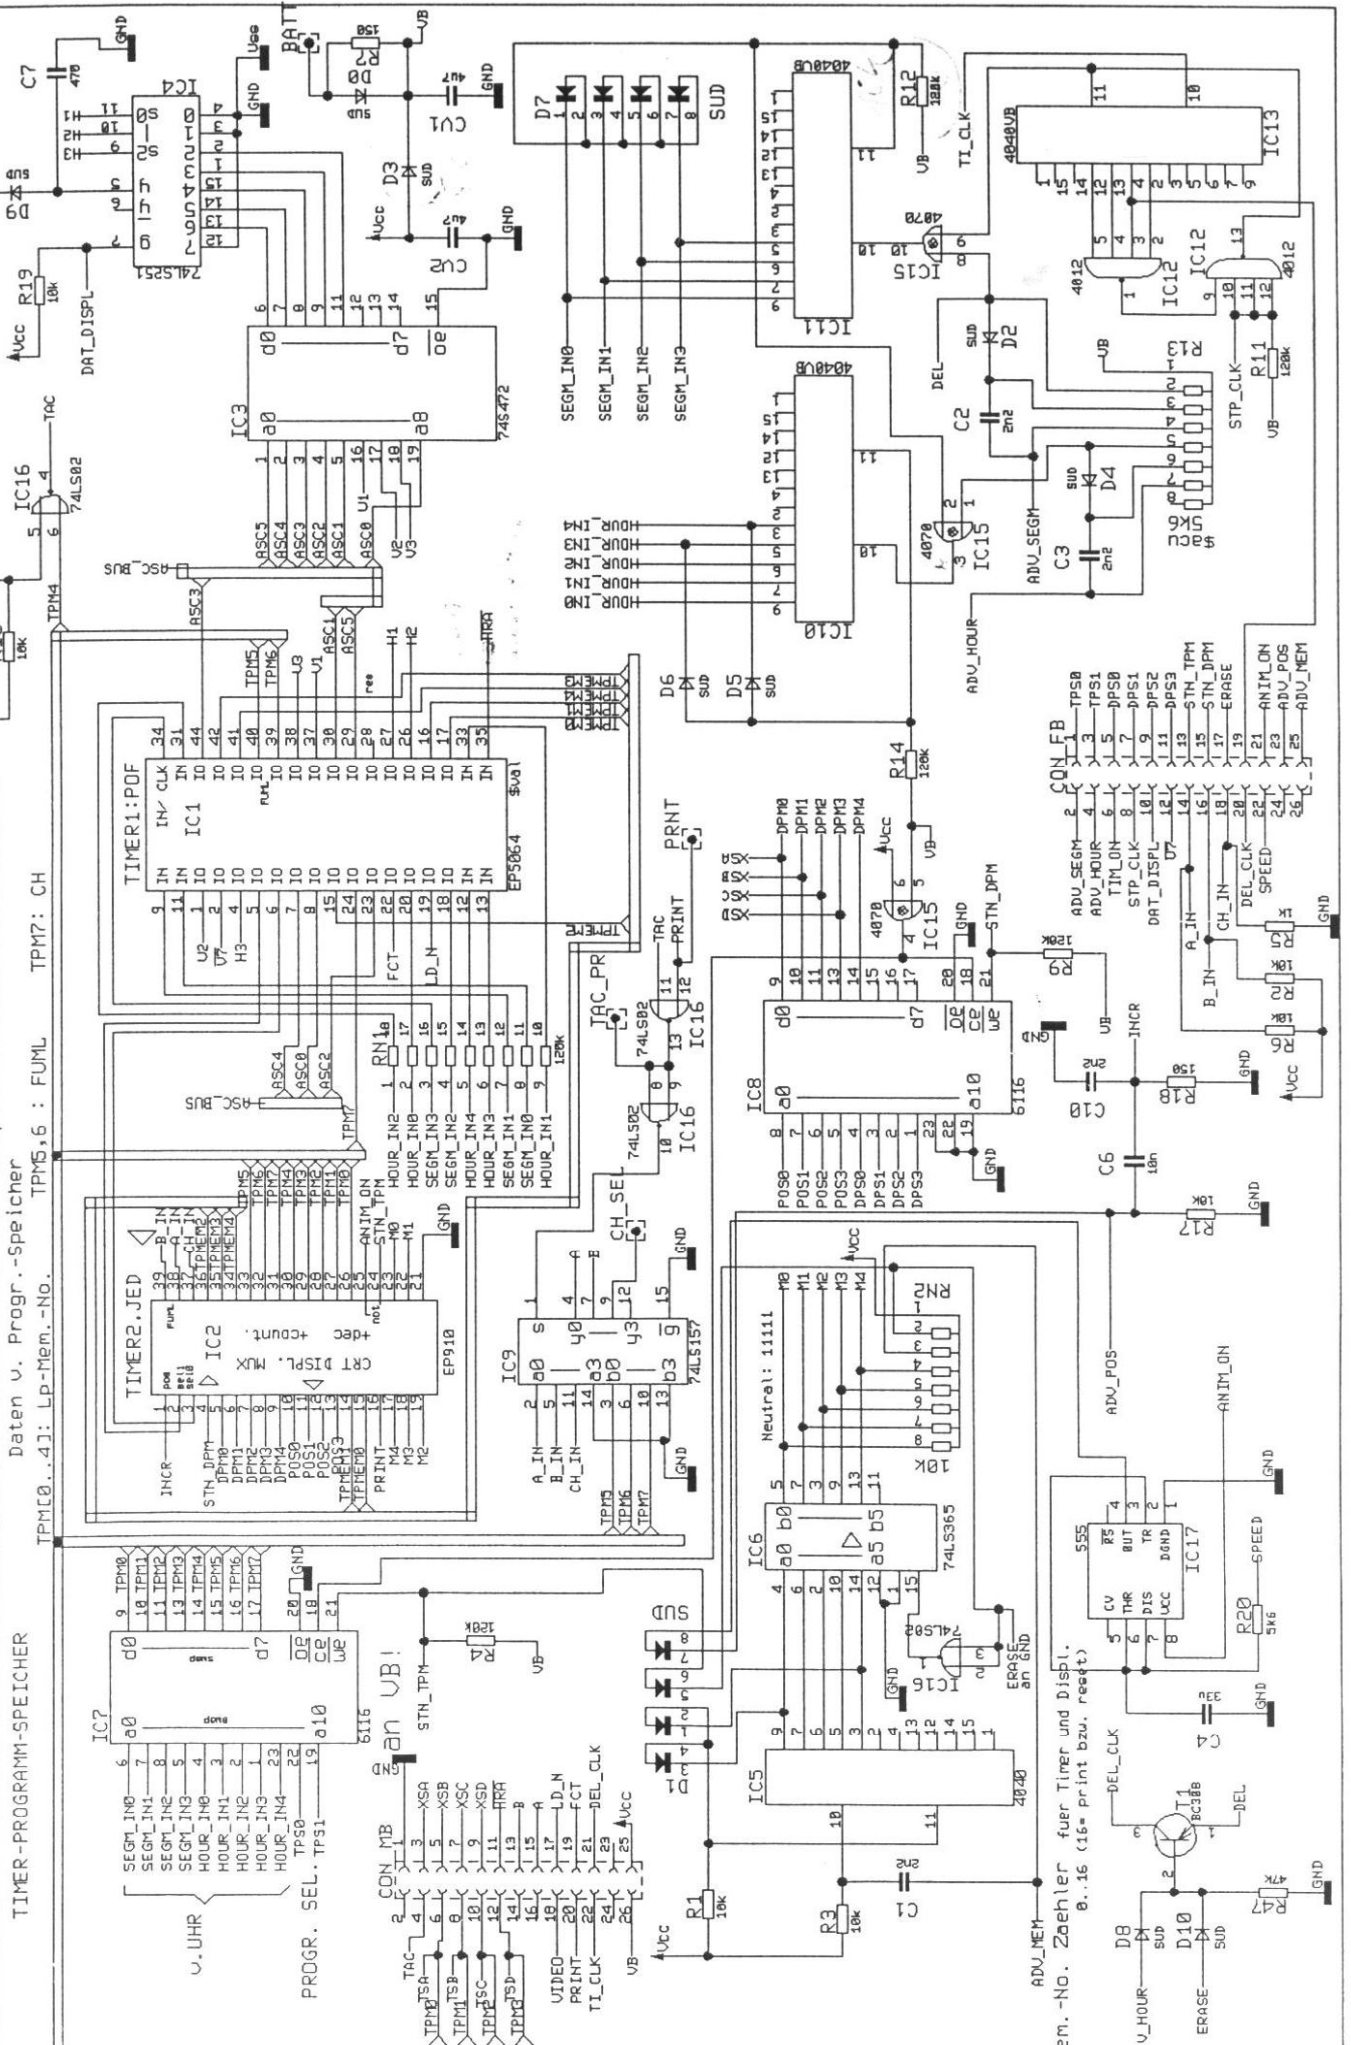

WRPASE electronic
 VHF-RCTF (VHF-RCTF) Receiver
 Rev: 1.3 Board W316/VHF
 03.07.94
 All Rights Reserved!

100k

100uH

09.06.94

WRAASE electronic WSD-700

BOARD W316/timer.

All Rights Reserved!

Daten v. Progr.-Speicher
TPM0...4: Lp-Mem.-No. TPM5,6 : FUML TPM7: CH

TIMER-PROGRAMM-SPEICHER

TIMER1:POF

TIMER2:JED

CON MB

ANIMON

Daten v. Progr.-Speicher
TPM0...4: Lp-Mem.-No. TPM5,6 : FUML TPM7: CH

TIMER-PROGRAMM-SPEICHER

TIMER1:POF

TIMER2:JED

CON MB

ANIMON

WRAASE electronic W316

WRAASE electronic
 WSD-700 Weather Satellite Receiver
 Board W321/ PLAN 1

WRAASE electronic
 25.10.93
 LOOP MEMORY WSD-700
 Board W321 / Plan2
 U05/95
 All rights reserved