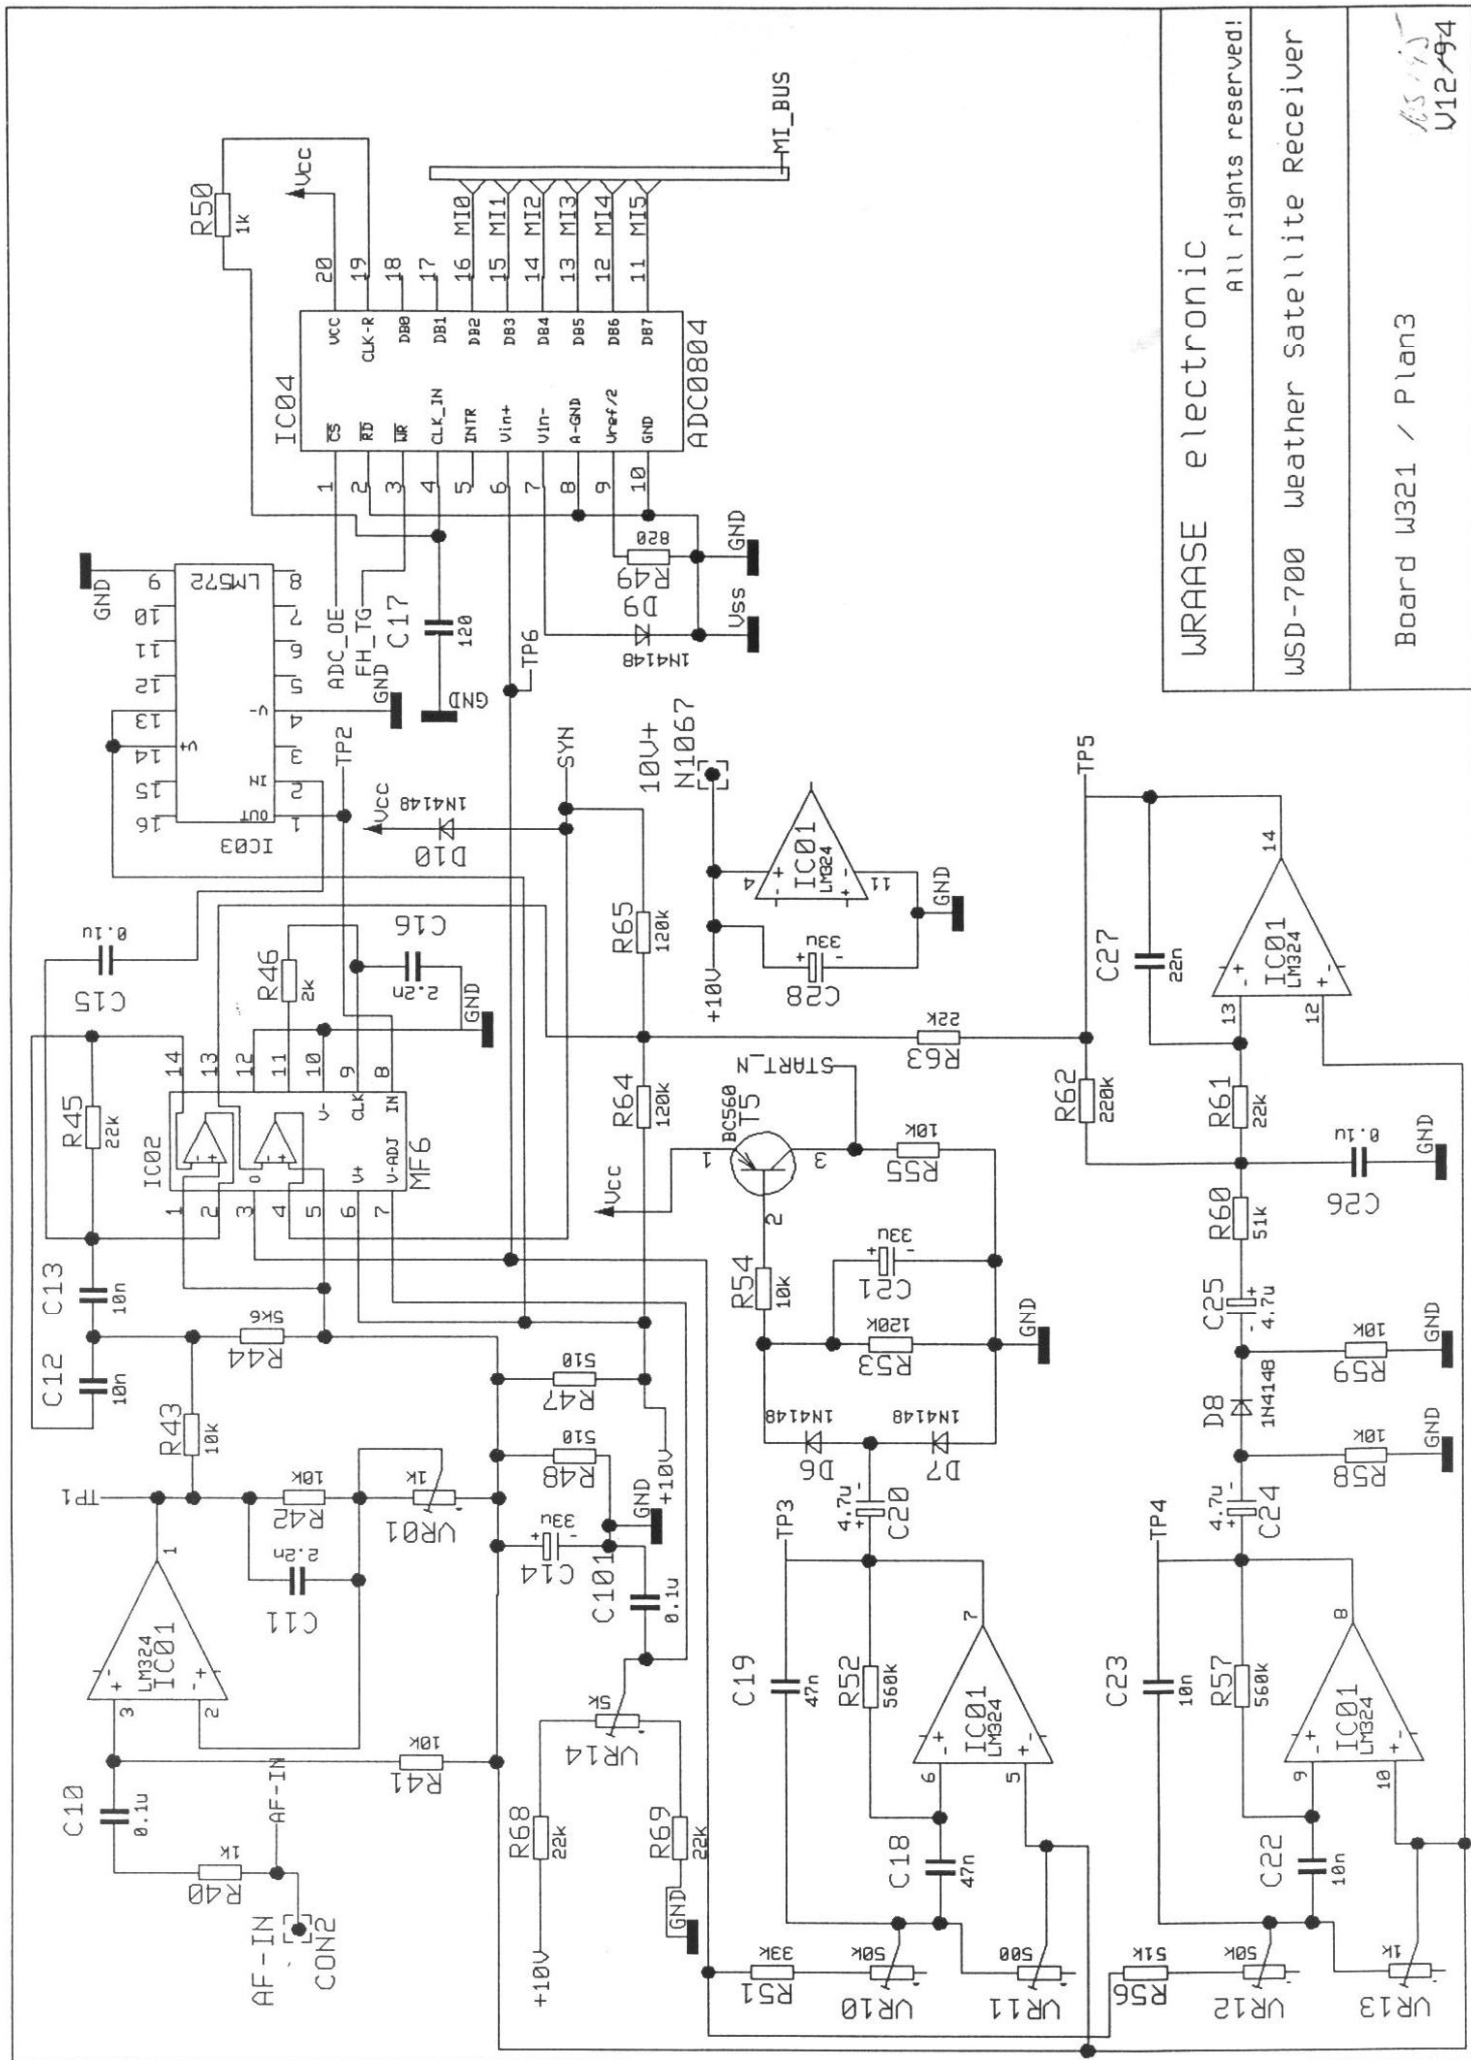

WRASE electronic
All rights reserved!
WSD-700 Weather Satellite Receiver
Board W321 / Plan3
1/5/94
V12/94